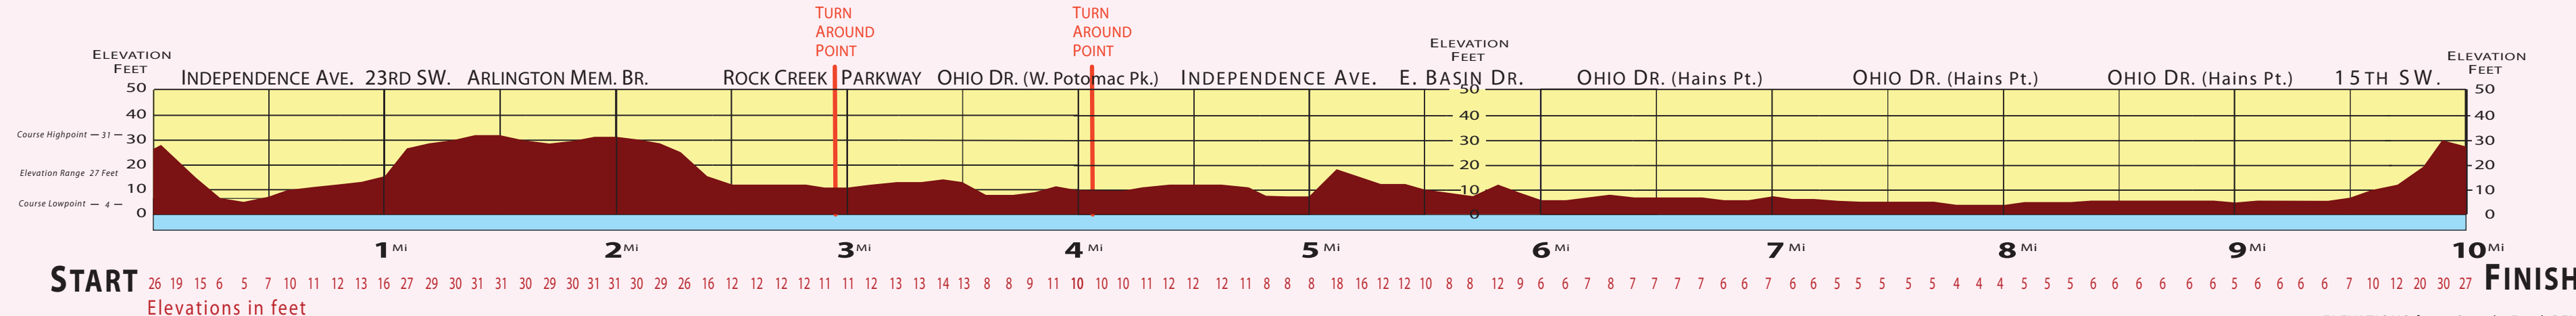

ELEVATION PROFILE - CREDIT UNION CHERRY BLOSSOM TEN MILE RUN

CREDIT UNION CHERRY BLOSSOM TEN MILE RUN

CREDIT UNION CHERRY BLOSSOM TEN MILE RUN

ELEVATIONS from Google Earth DEM
Sean Hartnett Geographer UW-Eau Claire

Note that this profile exaggerates elevations 50x to enhance appreciation of topography. With an elevation range of just 31 feet and long stretches of level running, Credit Union Cherry Blossom Ten Mile is regarded as a flat course.