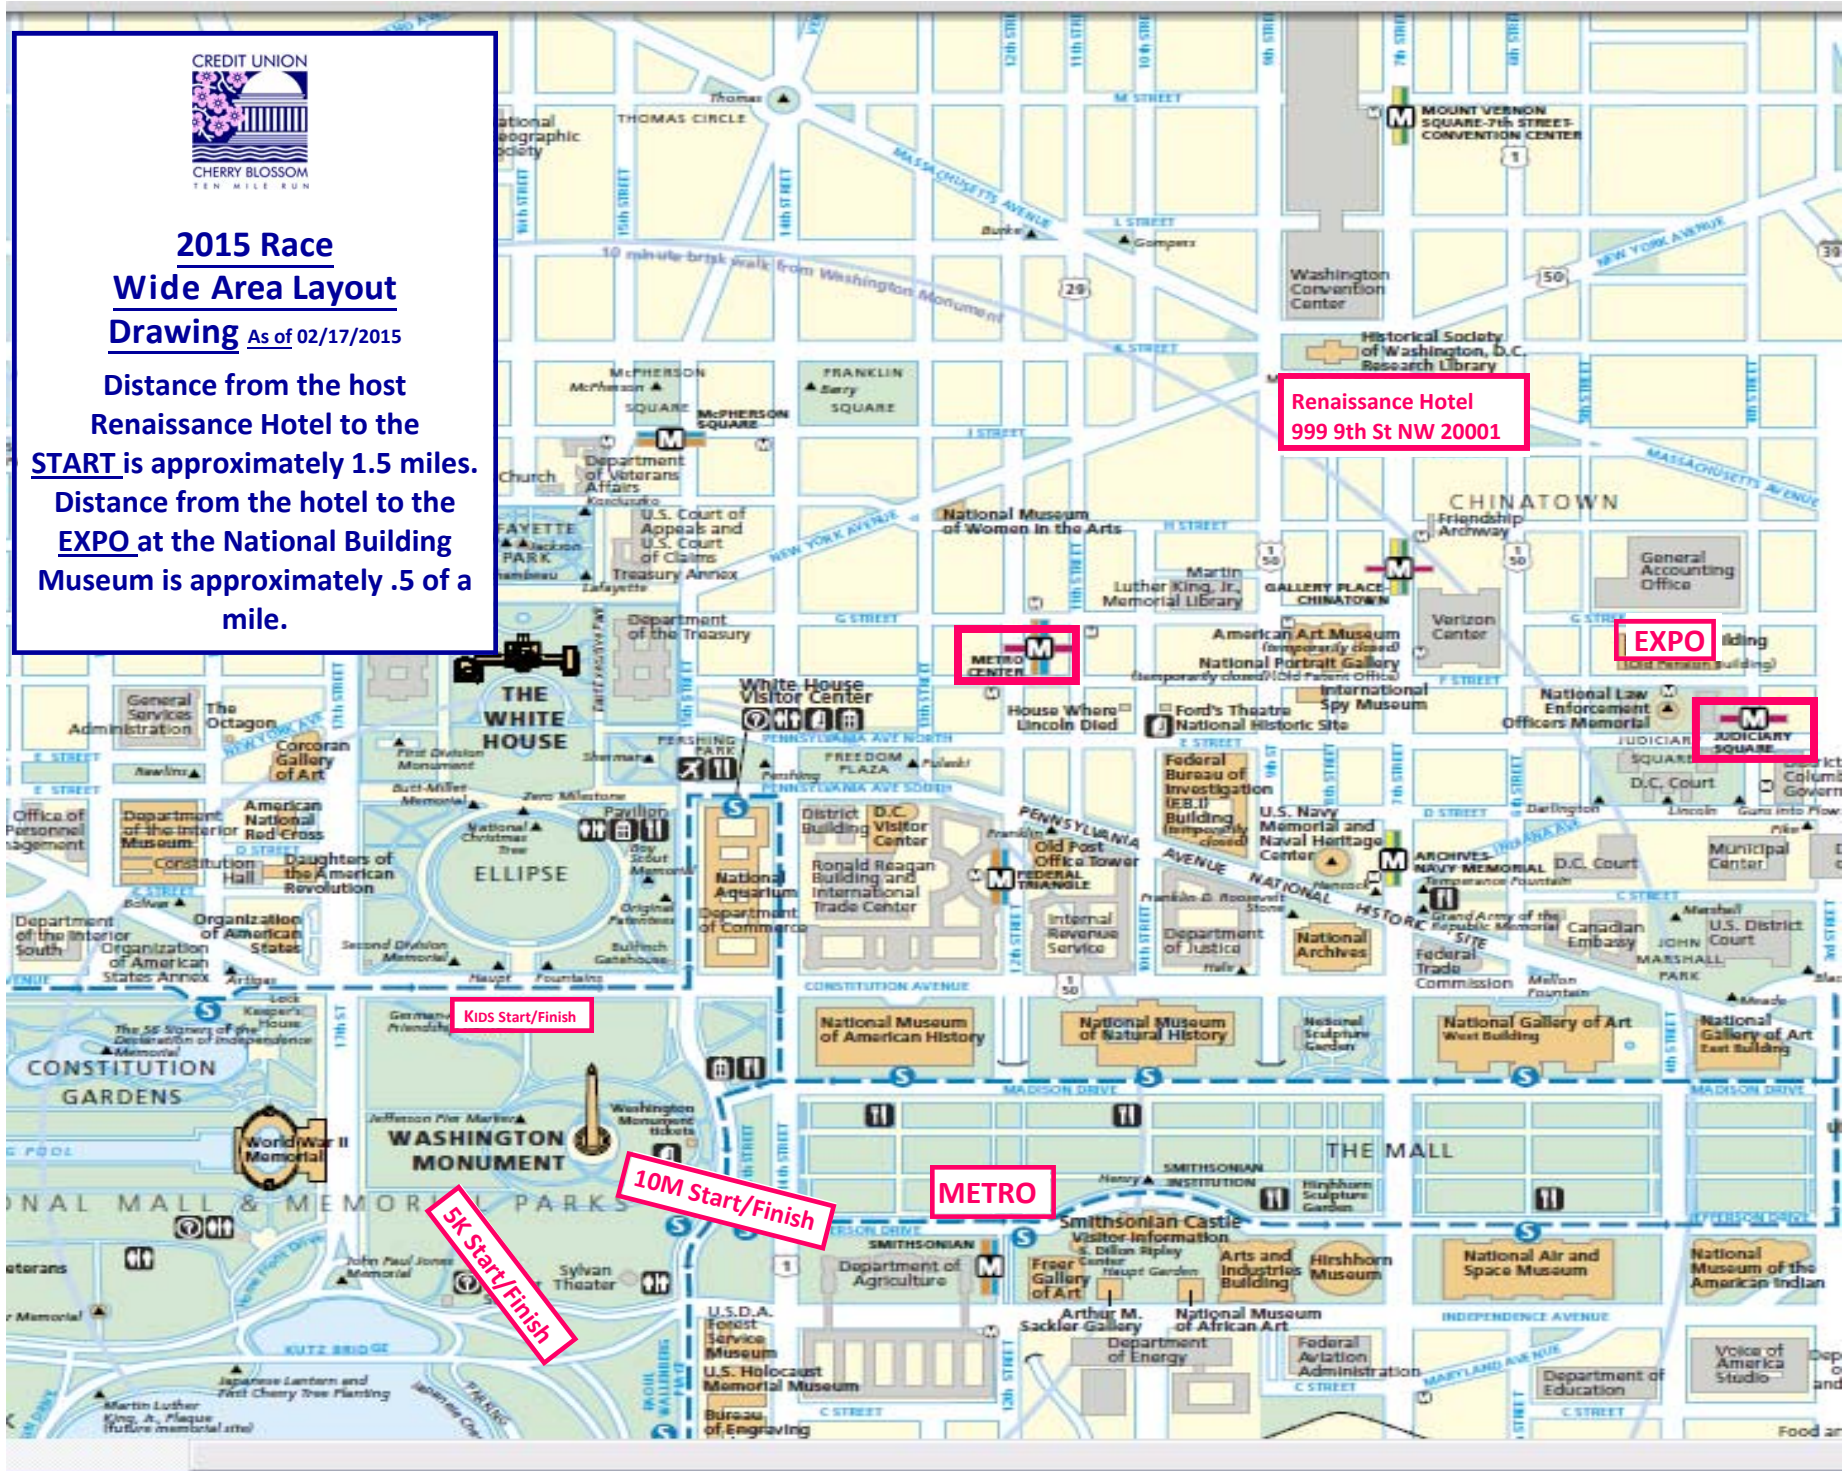

## 2015 Race Wide Area Layout Drawing As of 02/17/2015

Distance from the host Renaissance Hotel to the START is approximately 1.5 miles.  
Distance from the hotel to the EXPO at the National Building Museum is approximately .5 of a mile.

Renaissance Hotel  
999 9th St NW 20001

EXPO

JUDICIARY SQUARE

KIDS Start/Finish

10M Start/Finish

5K Start/Finish

METRO