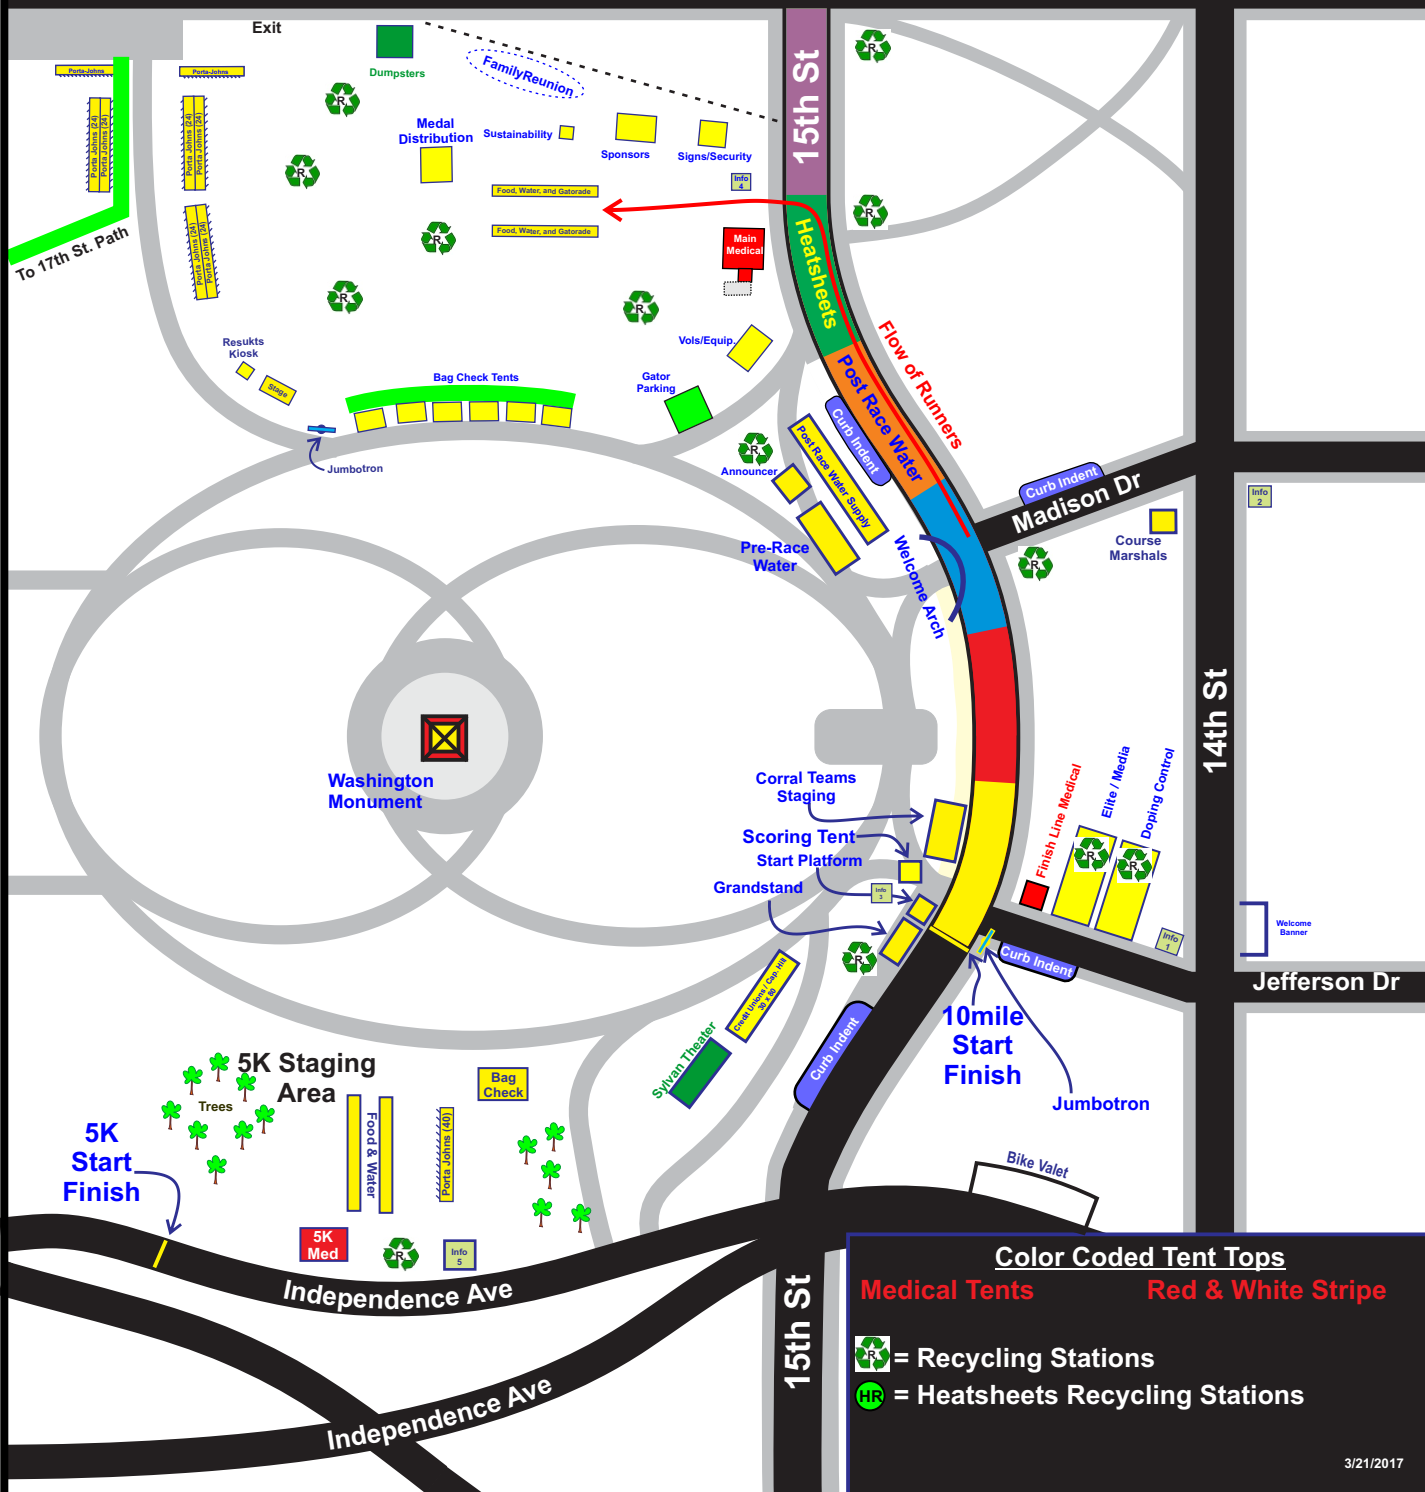

# Constitution Ave

**Color Coded Tent Tops**

Medical Tents      Red & White Stripe

= Recycling Stations

= Heatsheets Recycling Stations