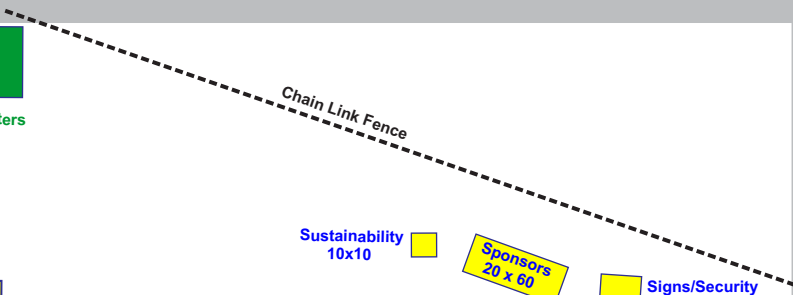

Medal Distribution

Sustainability 10x10

Sponsors 20 x 60

Signs/Security 20x20

Info 10x10

Food, Water, and Gatorade

Food, Water, and Gatorade

Main Medical

Vol / Equip. 20x40

Gator Parking

Announcer

Porta Johns (24)
Porta Johns (24)
Porta Johns (24)
Porta Johns (24)
Porta Johns (24)
Porta Johns (24)

Stage

Jumbotron

Bag Check 40x60
Bag Check 40x60
Bag Check 40x60
Bag Check 40x60
Bag Check 40x60
Bag Check 40x60

10 ft wide matting

Heatshields Distribution

Flow of Runners

Post Race Water
Post Race Water Supply

Chain Link Fence