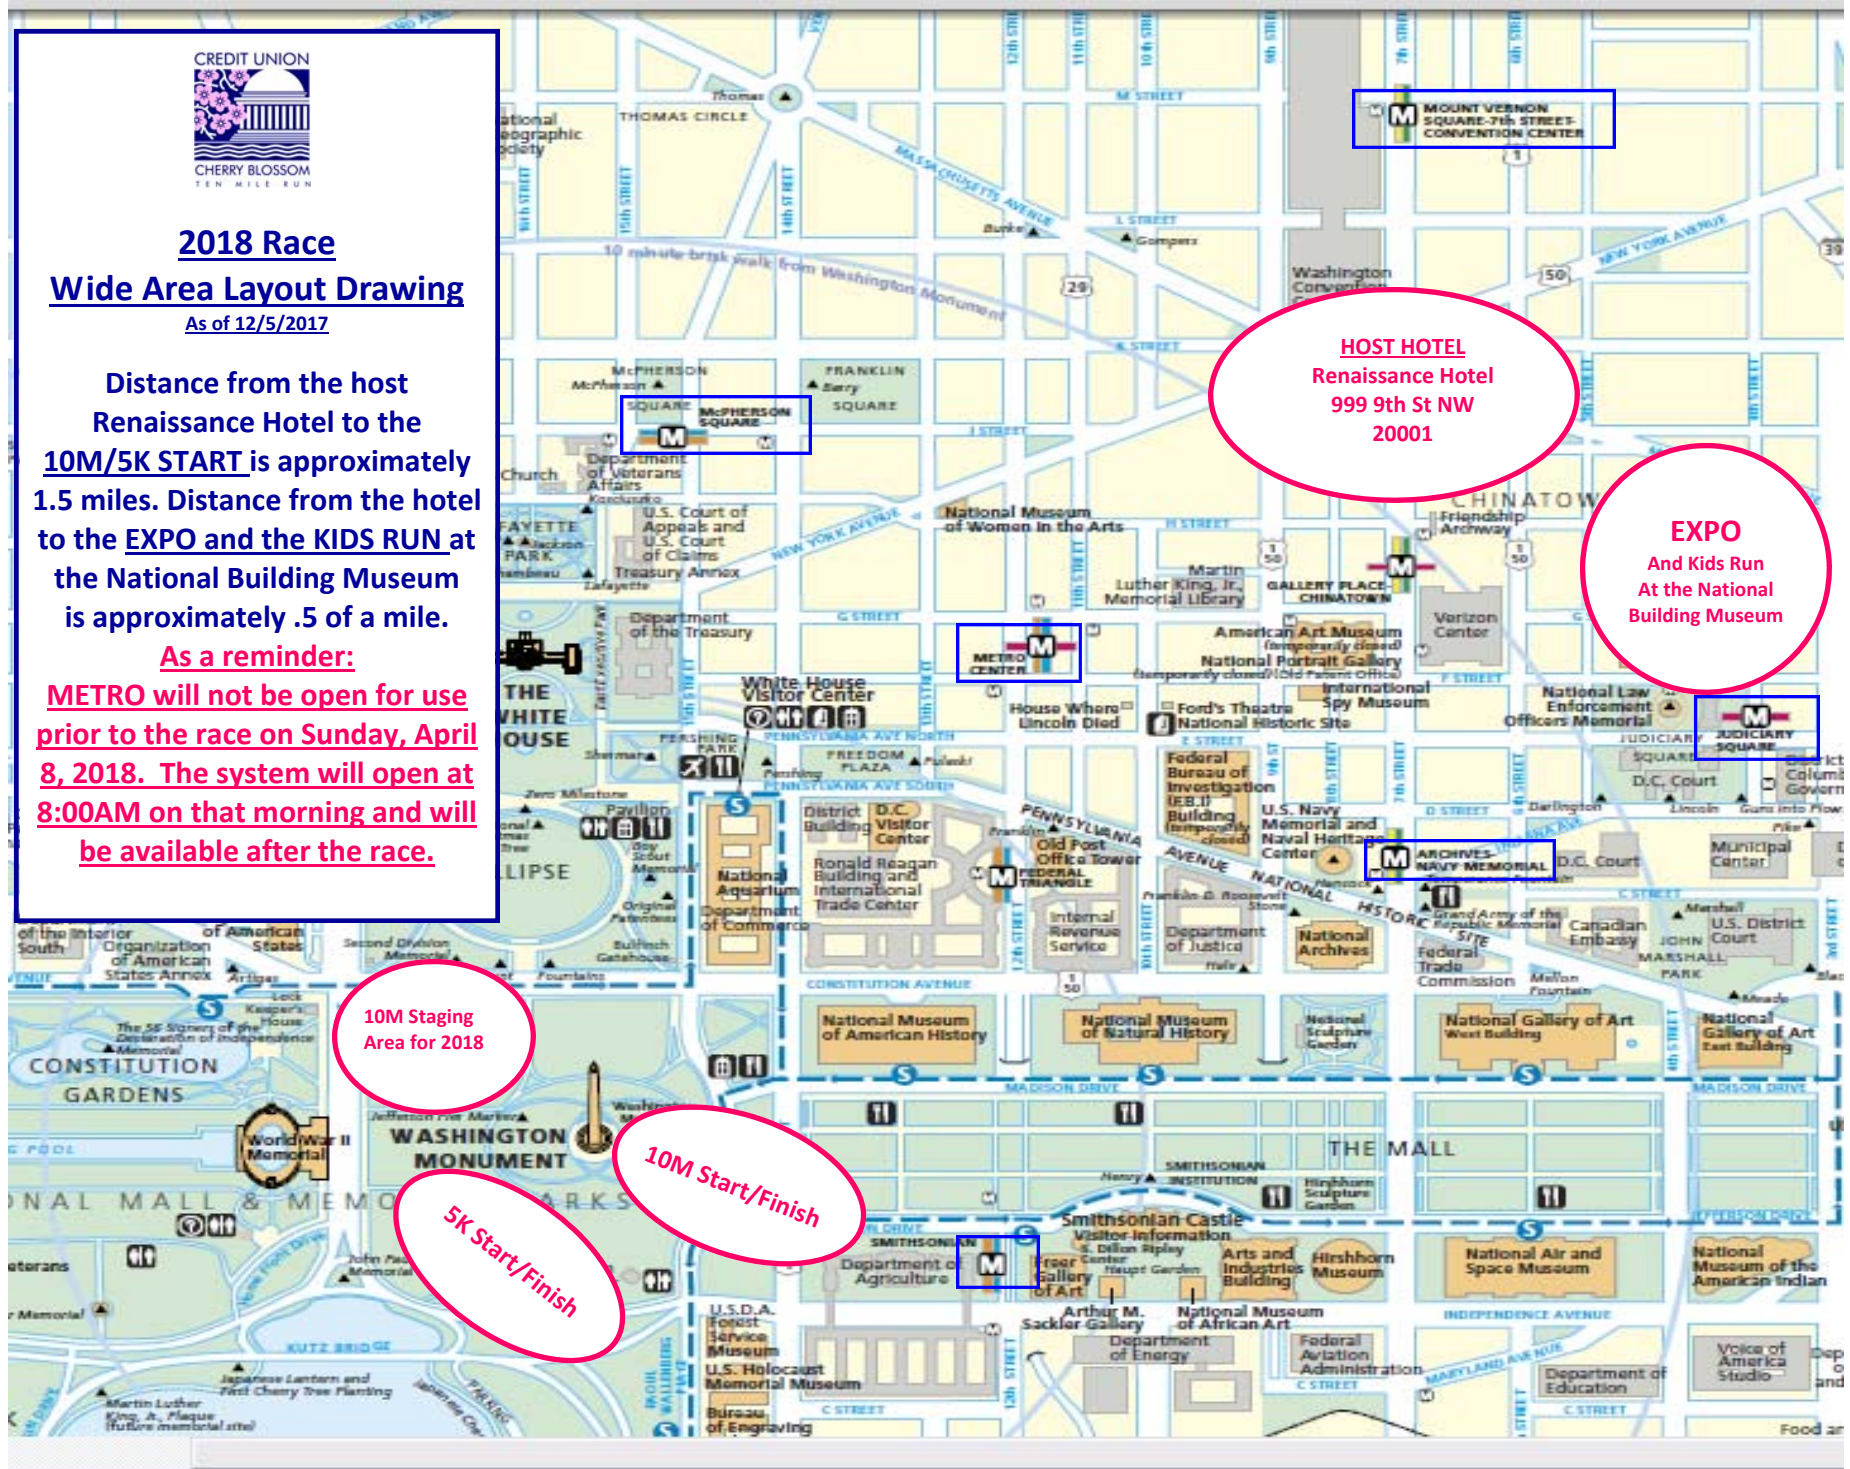

2018 Race Wide Area Layout Drawing

As of 12/5/2017

Distance from the host Renaissance Hotel to the 10M/5K START is approximately 1.5 miles. Distance from the hotel to the EXPO and the KIDS RUN at the National Building Museum is approximately .5 of a mile.

As a reminder:

METRO will not be open for use prior to the race on Sunday, April 8, 2018. The system will open at 8:00AM on that morning and will be available after the race.

MOUNT VERNON SQUARE-7th STREET CONVENTION CENTER

HOST HOTEL
Renaissance Hotel
999 9th St NW
20001

EXPO
And Kids Run
At the National
Building Museum

10M Staging
Area for 2018

10M Start/Finish

5K Start/Finish